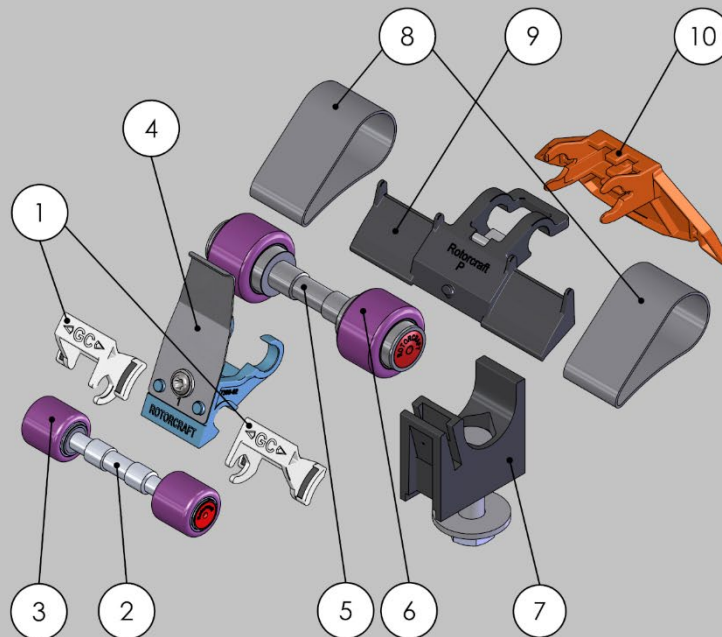

ROTORCRAFT
Swiss Spinning Solutions | Hans Stahlecker

Rotorcraft AG
Bafflesstrasse 14, CH-9450 Altstätten

Switzerland

Tel. +41 71 757 89 60

E-Mail
Internet

info@oe-rotorcraft.com
www.oe-rotorcraft.com