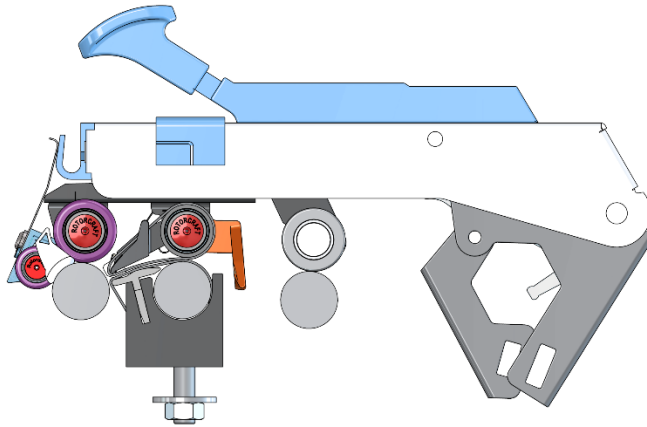

# GreenCompact for Toparm Yuhua/Changde

**GreenCompact (GC) provides optimization of production and compacting without the use of additional power.**

Please ask Rotorcraft sales staff to organize spinning trials for you.

## Scope of supply

1. Compactors L/R
2. DTR Delivery top roller
3. \*/\*\* Cots DTR
4. TRH Top roller holder
5. \*FTR Front top roller
6. \*/\*\* Cots FTR
7. Bearing slide set
8. \*Top-aprons
9. P-cradle
10. Deflector or Roving guide