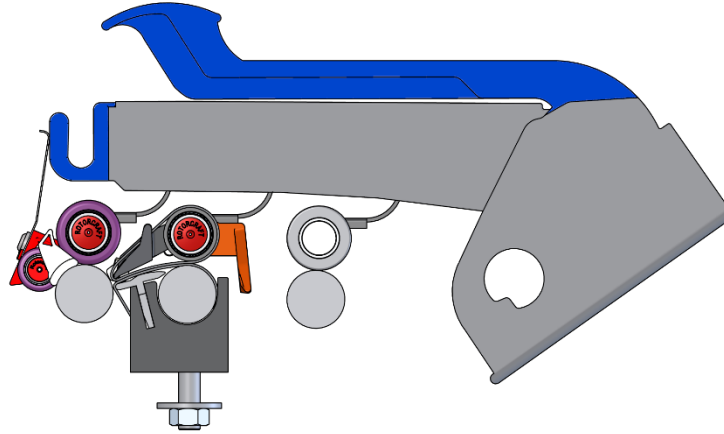

Swiss Spinning Solutions | Hans Stahlecker

GreenCompact  
Toparm PK2630

Spinning News SN11-4

# GreenCompact for Toparms PK2630

**GreenCompact (GC) provides optimization of production and compacting without the use of additional power.**

Please ask Rotorcraft sales staff to organize spinning trials for you.

**Reducing TPI:** TPI can be decreased to increase the production volume.

**Increasing the spindle speed (RPM):** The spindle speed can be increased while keeping the level of yarn breaks the same.

**Scope of supply**

1. Compactors L/R
2. DTR Delivery top roller
3. \*/\*\* Cots DTR
4. \*FTR Front top roller
5. \*/\*\* Cot's FTR
6. TRH Top roller holder
7. Deflector or Roving guide
8. Bearing Slide set
9. \*Top-Aprons
10. P-Cradle