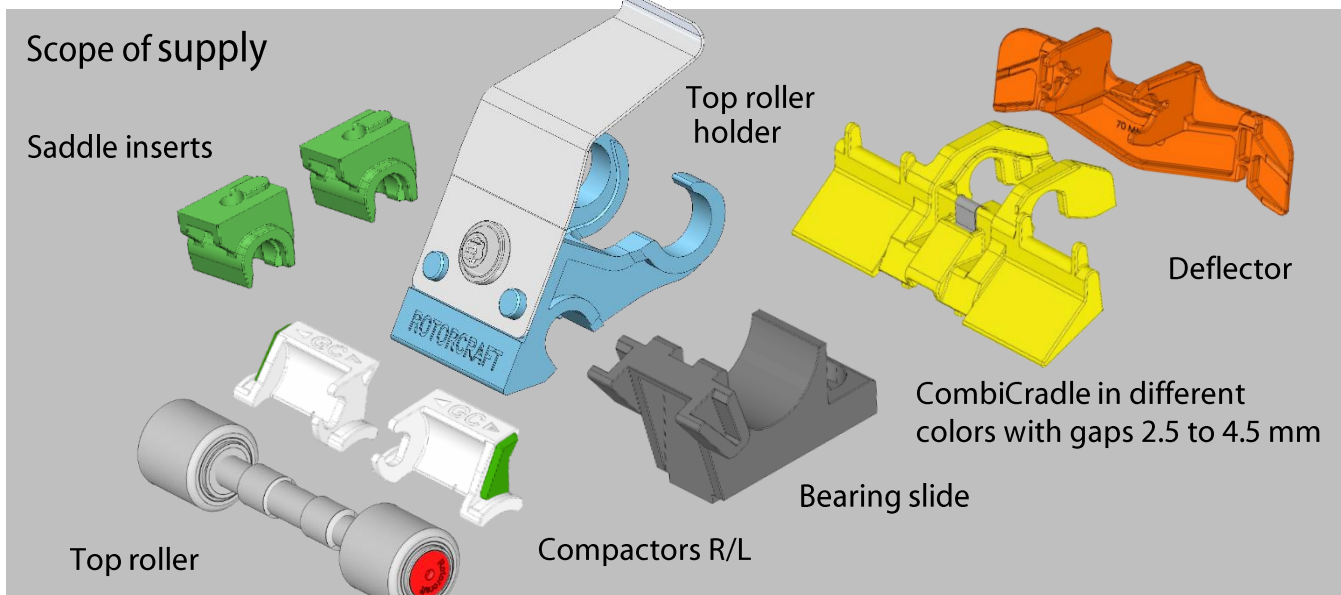

## GreenCompact

Toparm Yuhua/Changde

Present yarn quality  
at lower cost – better  
yarn at present cost

**GreenCompact (GC) provides optimization of production and compacting without the use of additional power.**

Please ask Rotorcraft sales staff to organize spinning trials for you.

**Reducing TPI:** TPI can be decreased to increase the production volume.

**Increasing the spindle speed (RPM):** The spindle speed can be increased while keeping the level of yarn breaks the same.