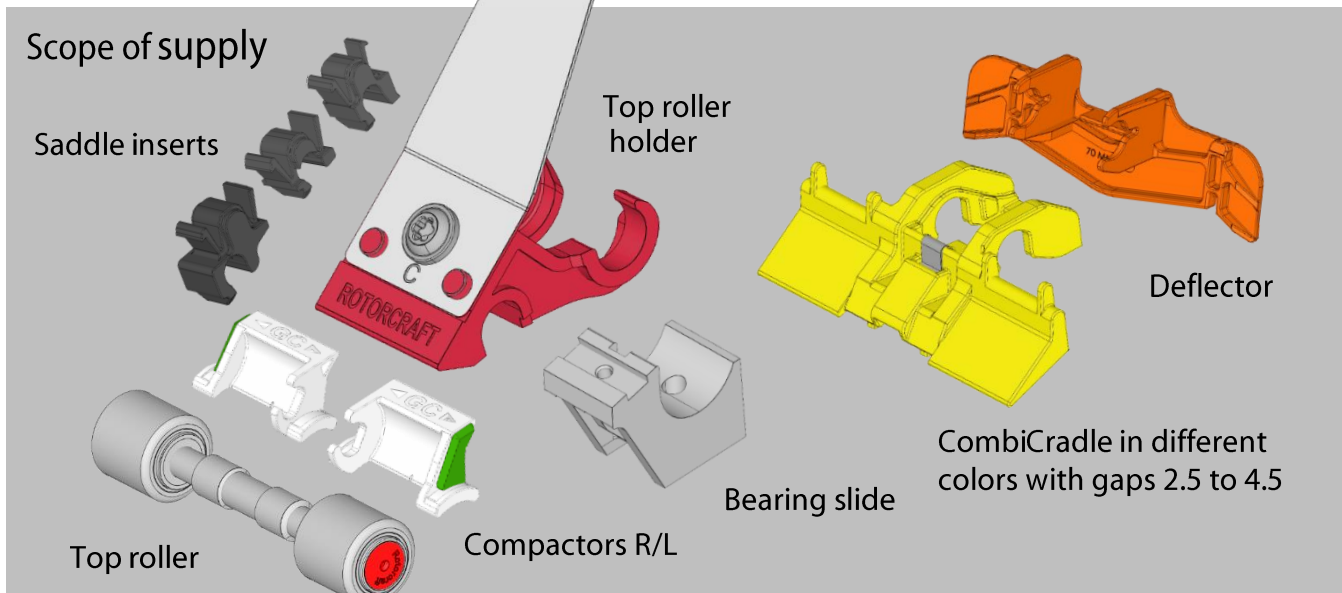

SN11

Rotorcraft Spinning News

No. 11-4
GreenCompact

Issue
September 2017

GreenCompact

Toparm PK2630 Texparts

Present yarn quality
at lower cost – better
yarn at present cost

GreenCompact (GC) provides optimization of production and compacting without the use of additional power.

Please ask Rotorcraft sales staff to organize spinning trials for you.

Reducing TPI: TPI can be decreased to increase the production volume.

Increasing the spindle speed (RPM): The spindle speed can be increased while keeping the level of yarn breaks the same.